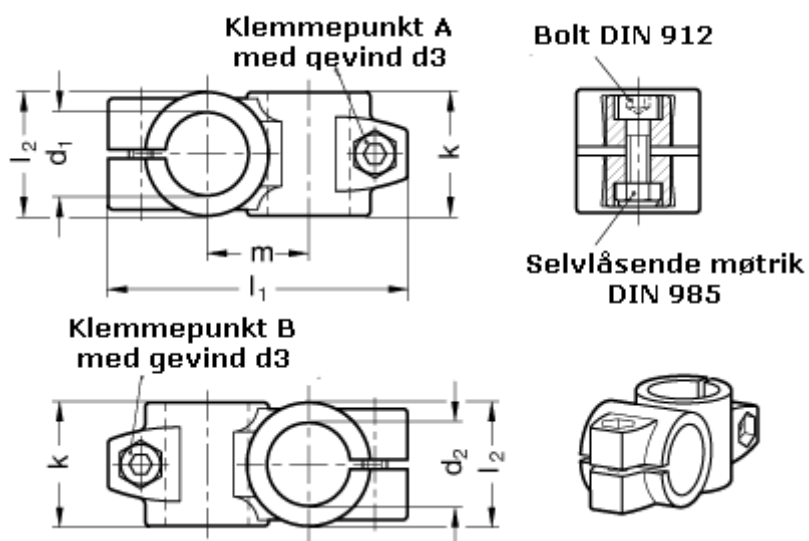

Article number: 20132B45B45652BL

Description: E+G 2-way pipe clamp  
GN 132-B45-B45-65-2-BL

## Measures

Adjustable clamp lever = GN 911-M10-55 have to be ordred separately

d1	= 45
d2	= 45
d3	= M10
k	= 65
l1	= 143.0
l2	= 65
m	= 53